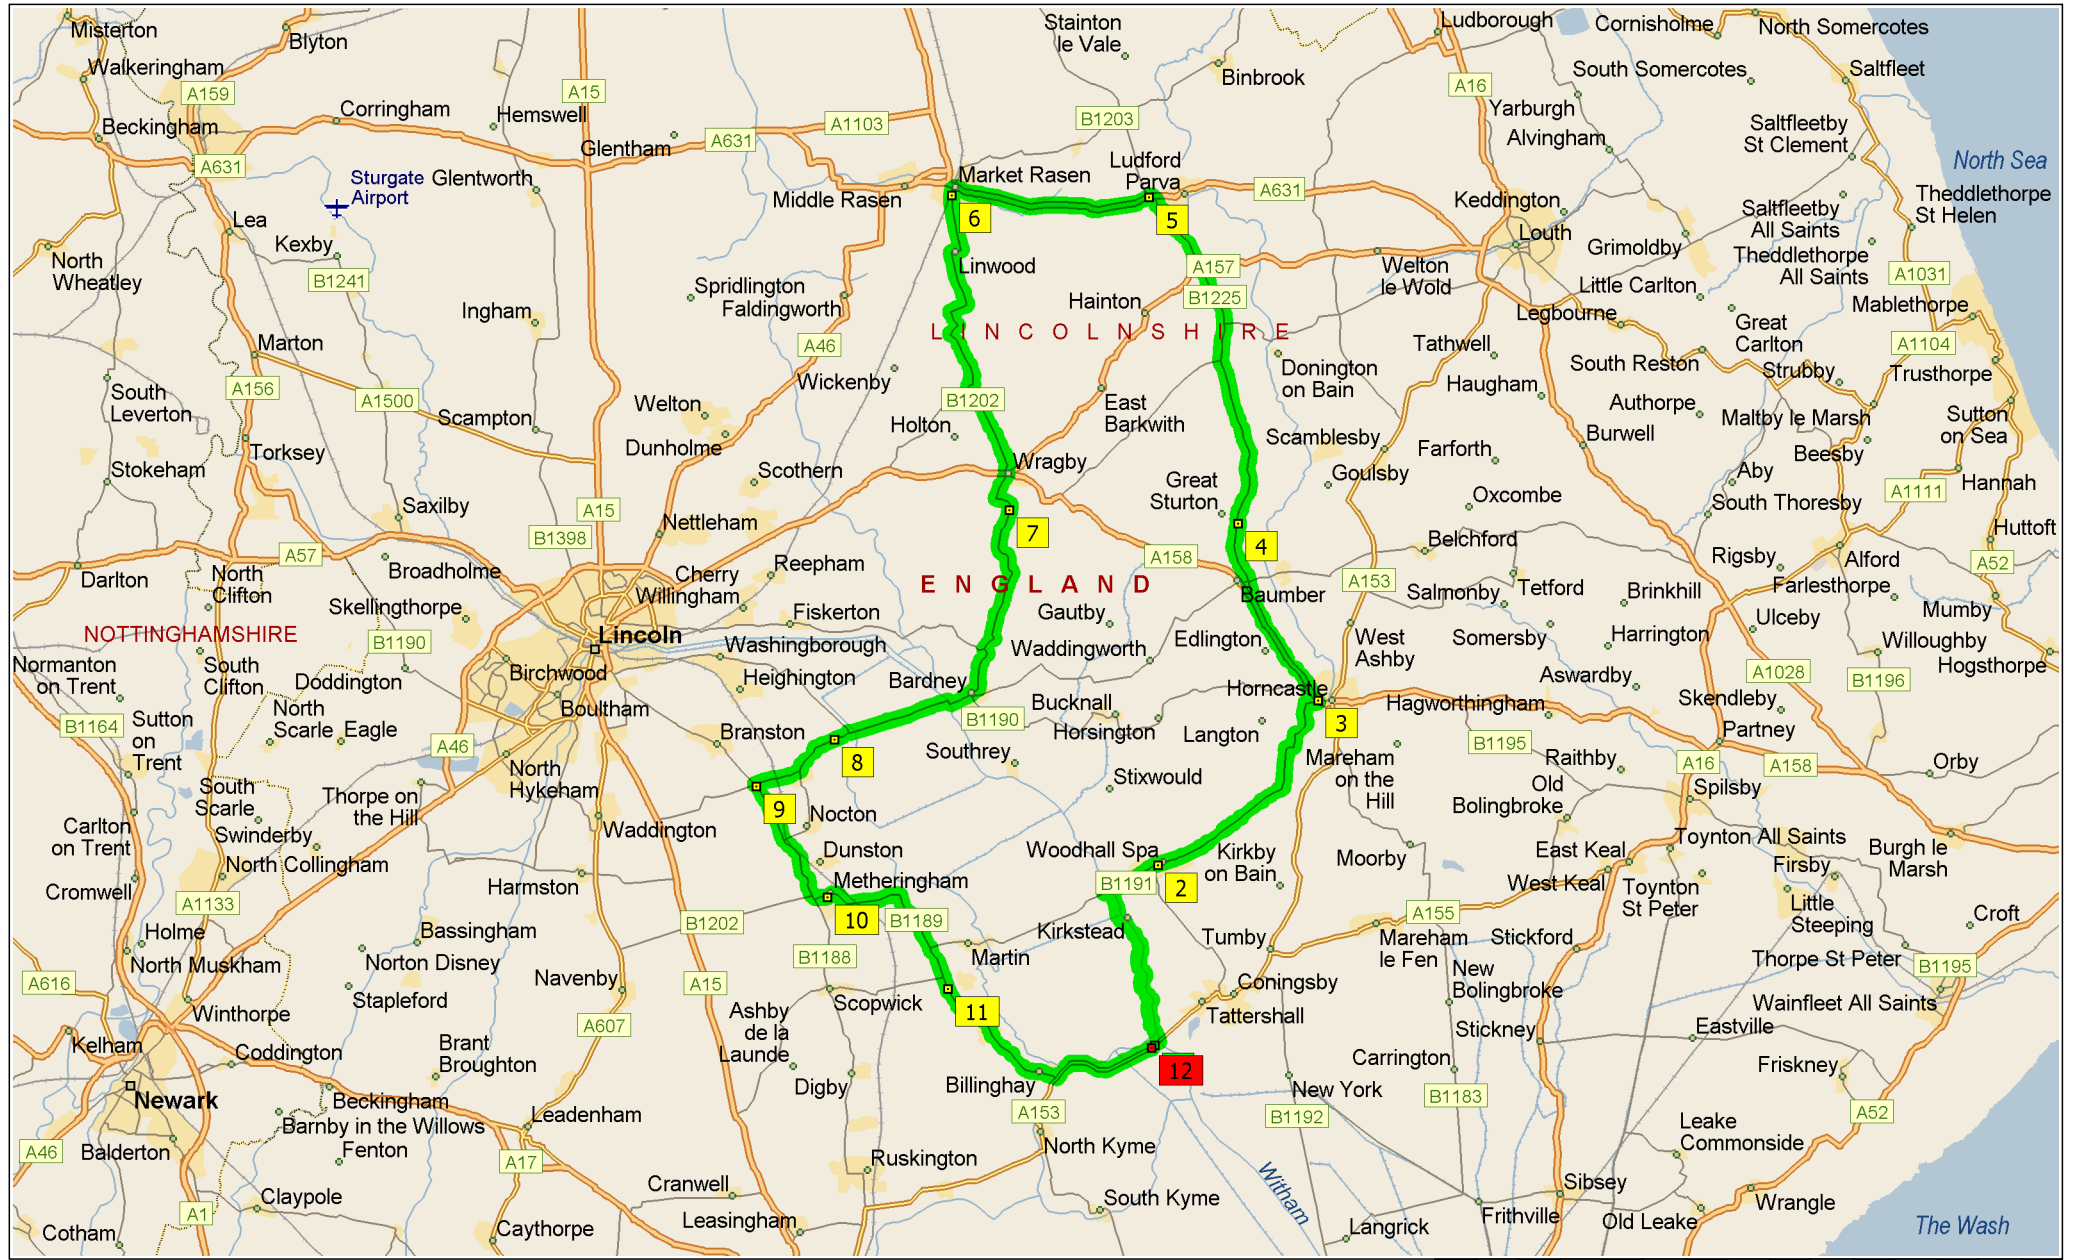

Tattershall Bridge to A153, Tattershall Bridge, Lincoln LN4 4

Document Produced by deskPDF Unregistered :: <http://www.docudesk.com>