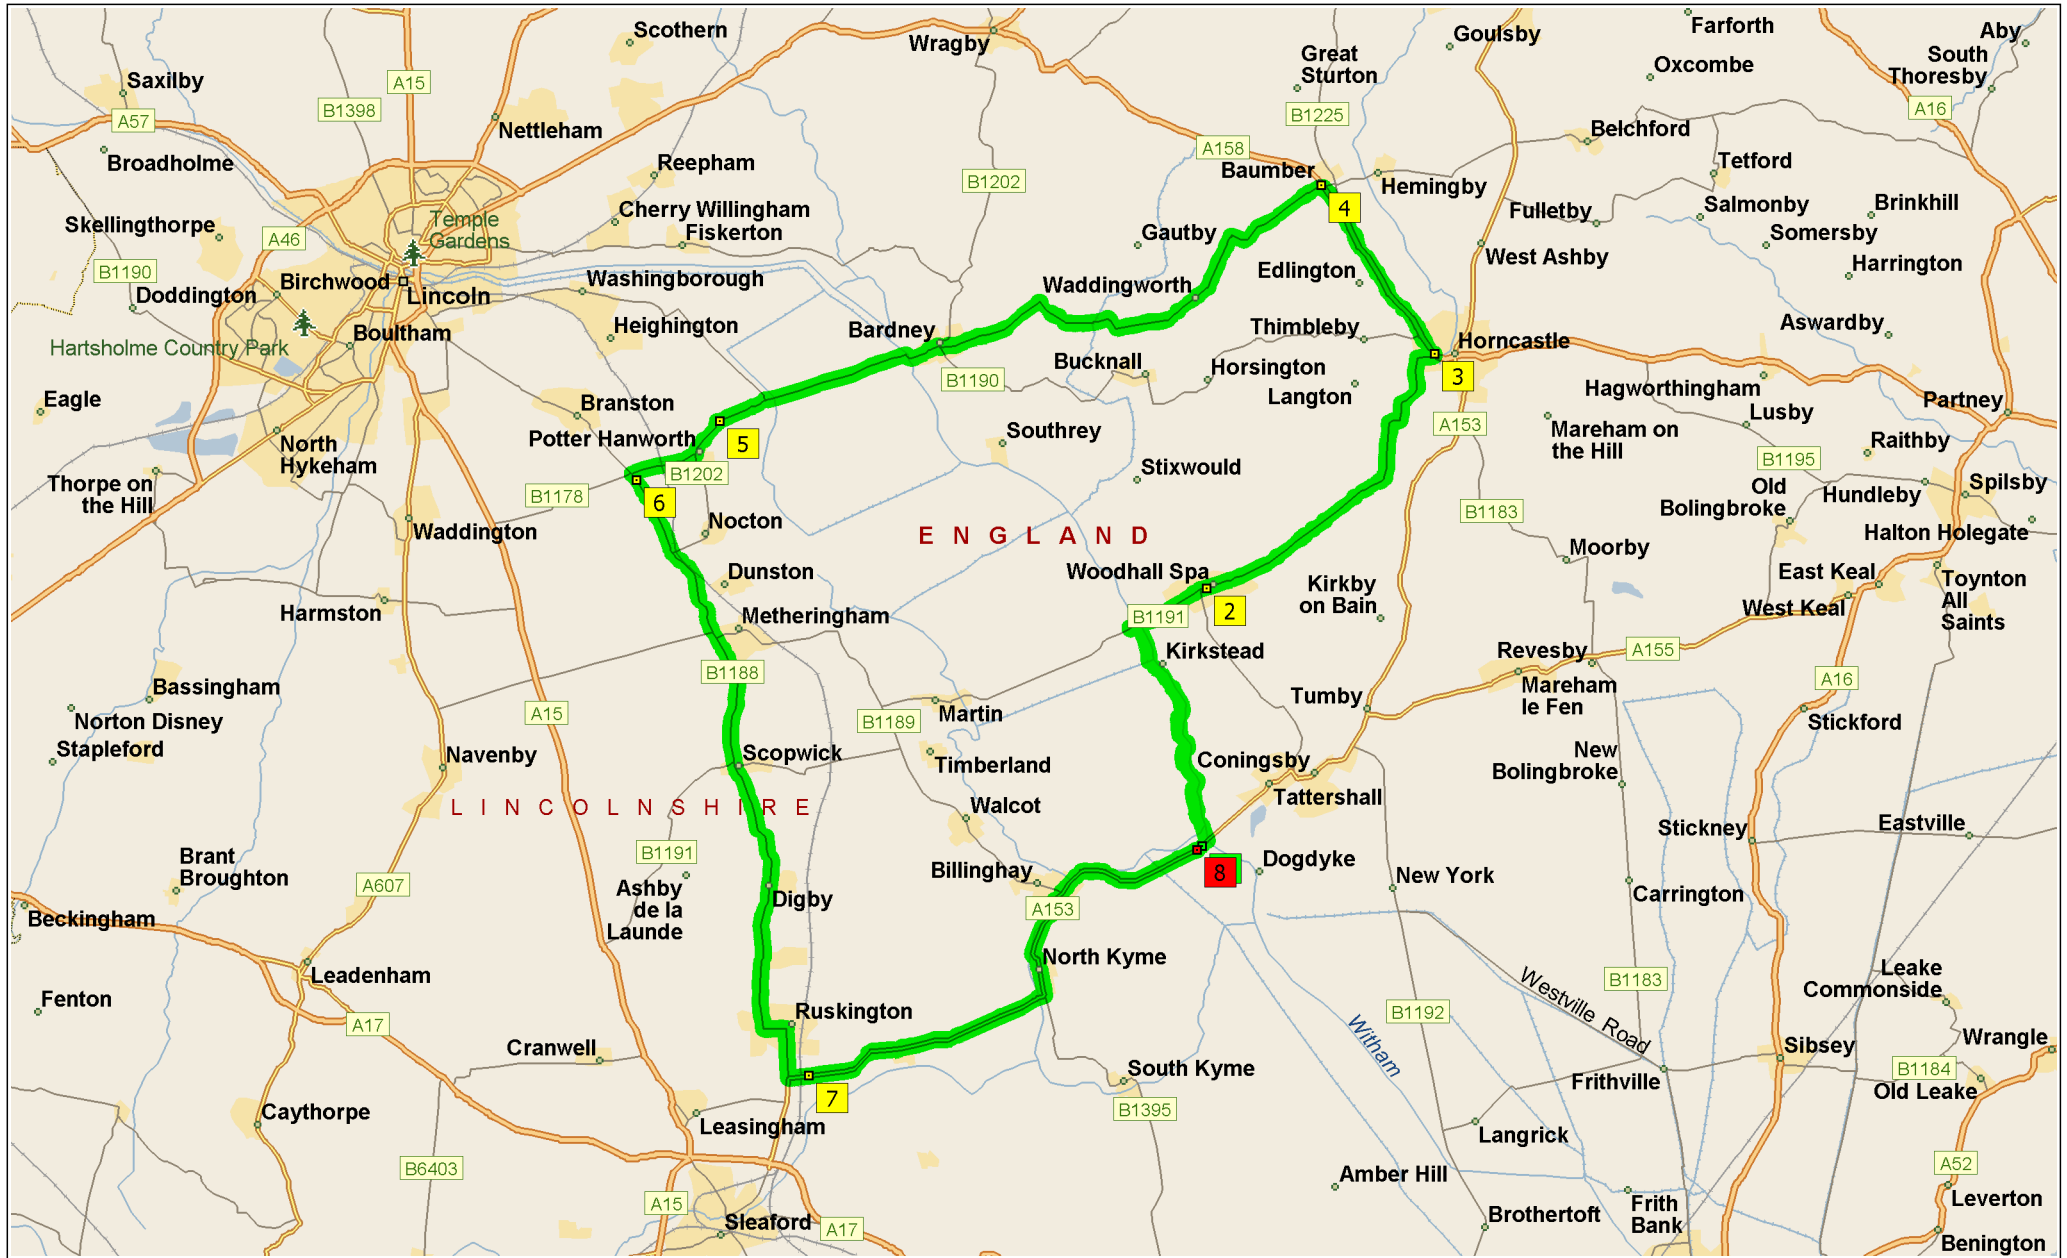

Tattershall Bridge to A153, Tattershall Bridge, Lincoln LN4 4

Document Produced by deskPDF Unregistered :: <http://www.docudesk.com>