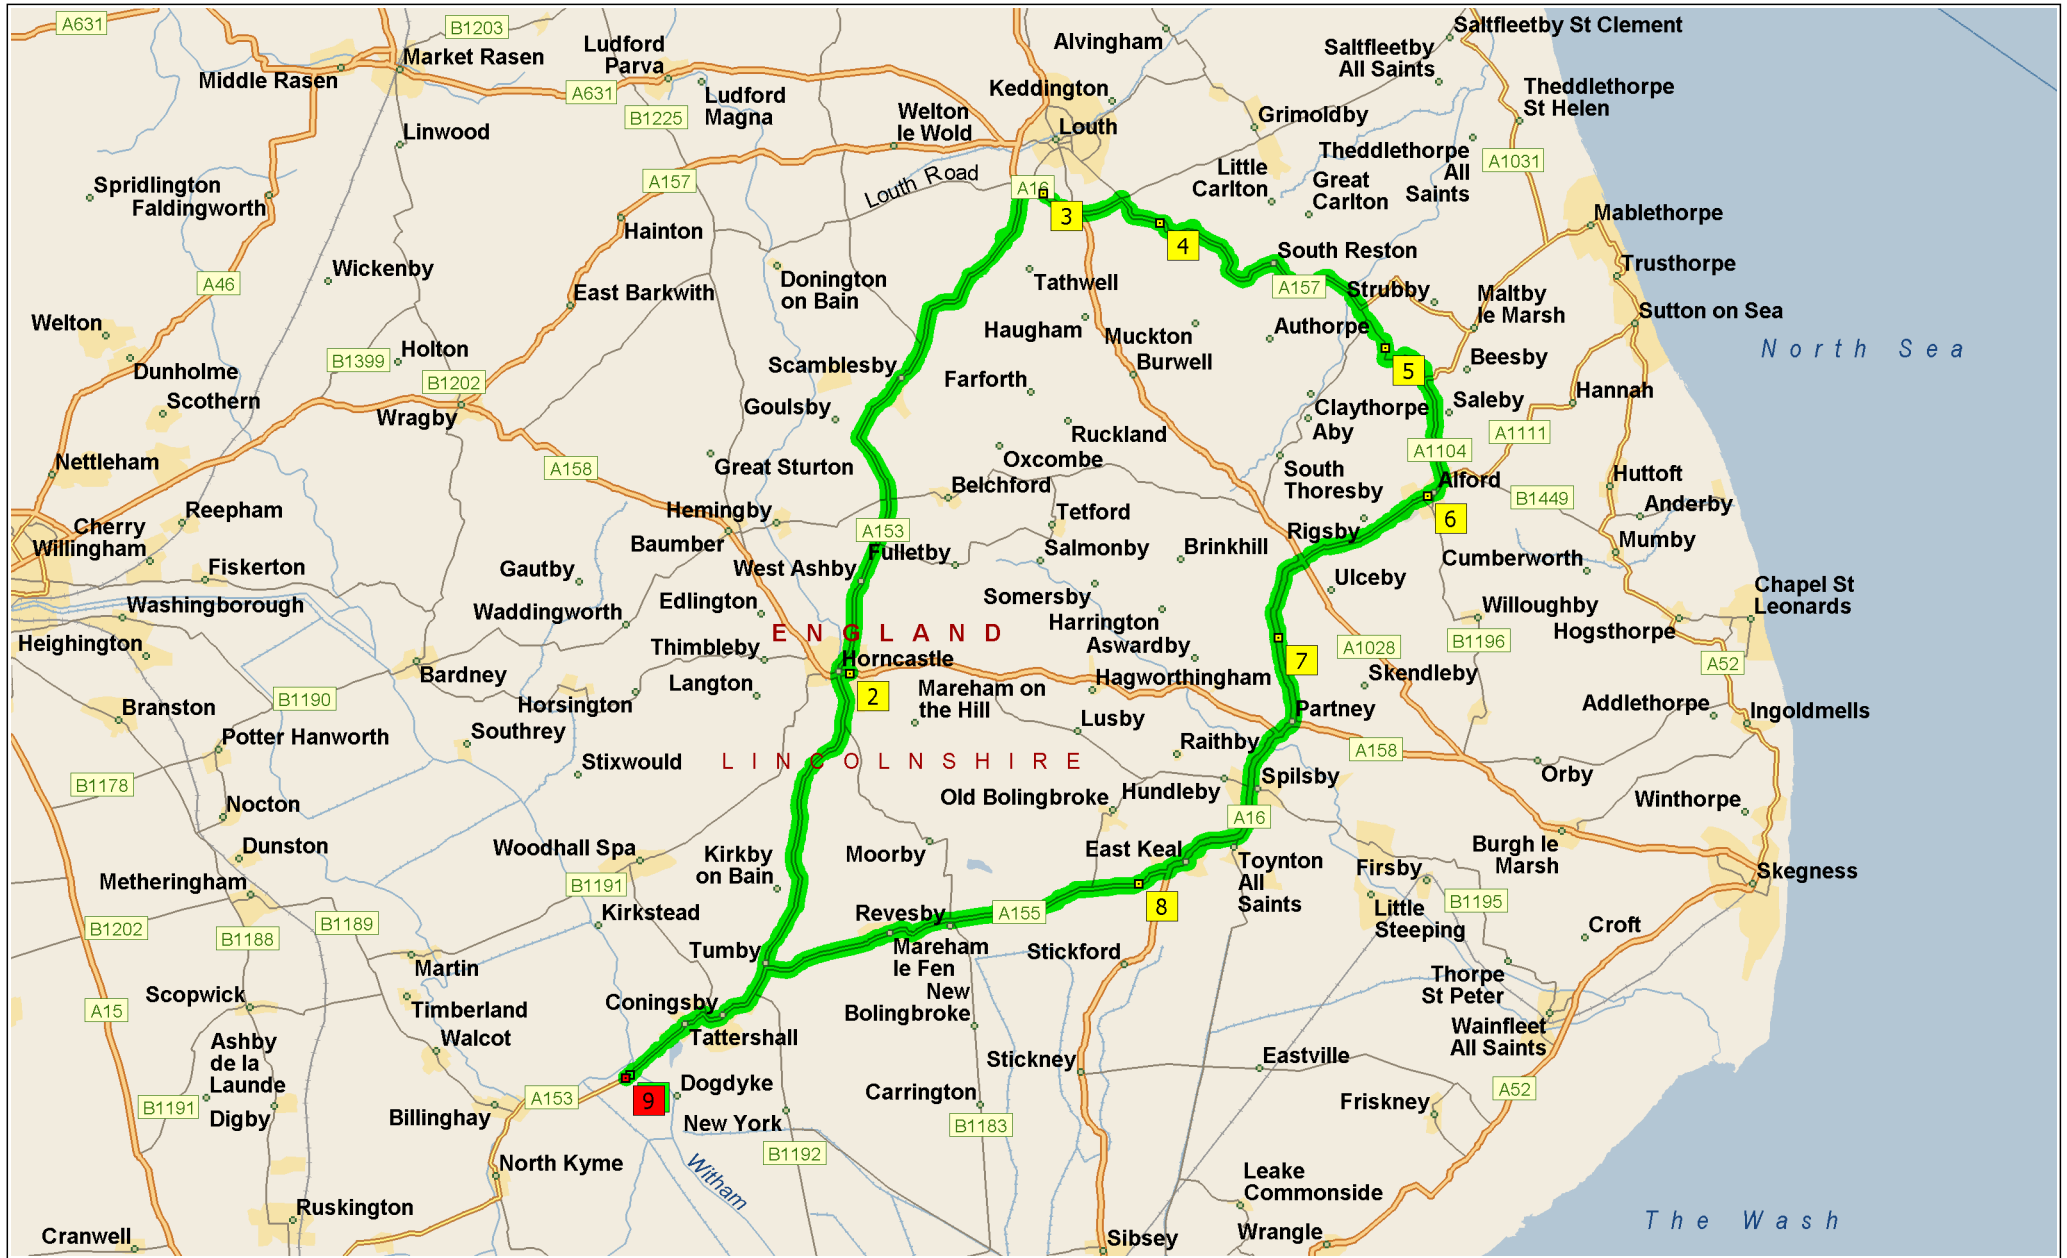

Tattershall Bridge to A153, Tattershall Bridge, Lincoln LN4 4

Document Produced by deskPDF Unregistered :: <http://www.docudesk.com>