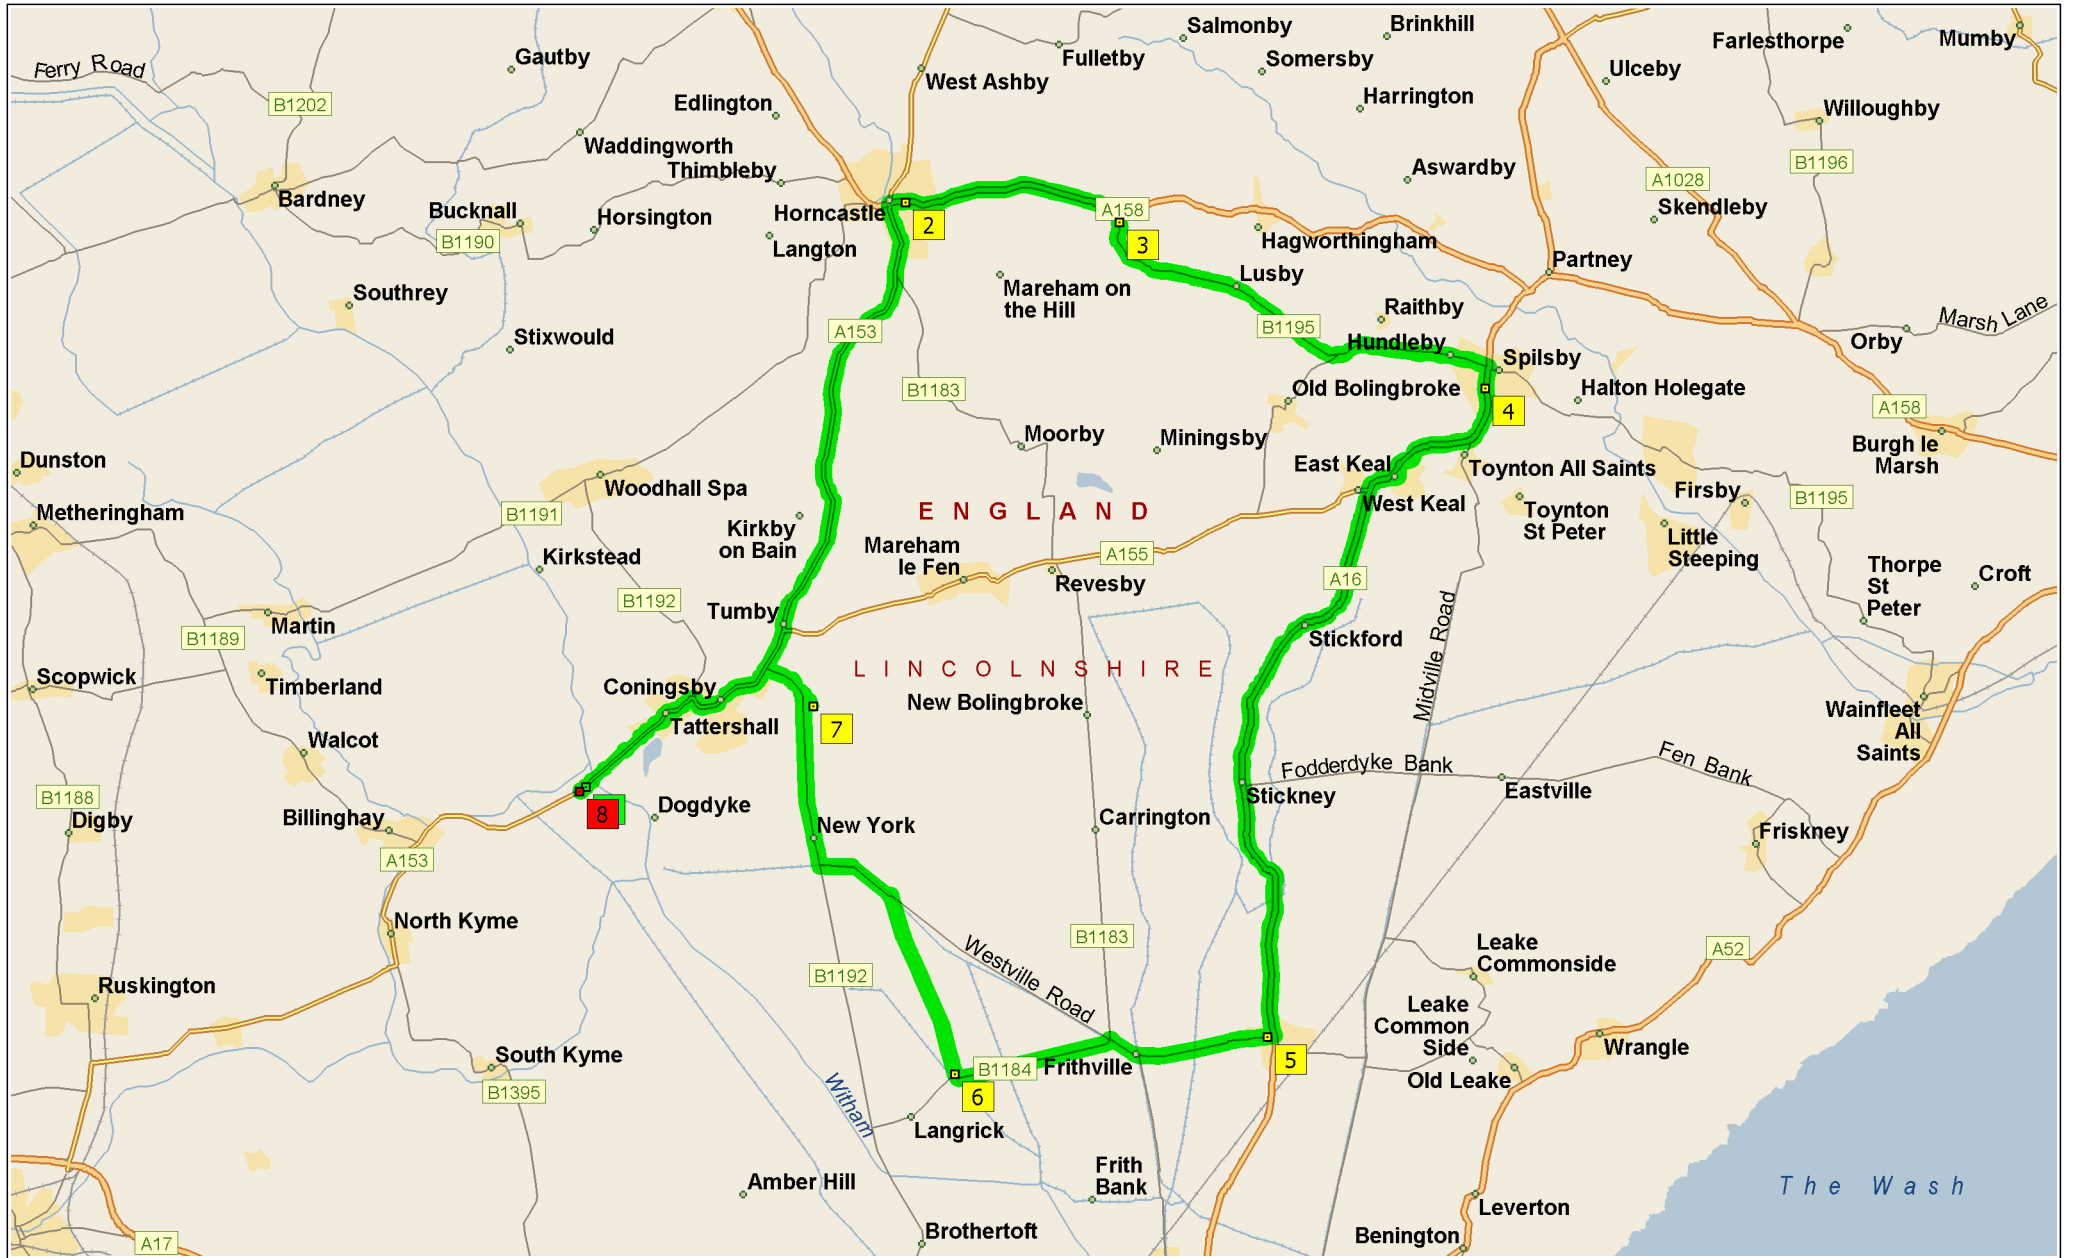

# Tattershall Bridge to A153, Tattershall Bridge, Lincoln LN4 4

Document Produced by deskPDF Unregistered :: <http://www.docudesk.com>