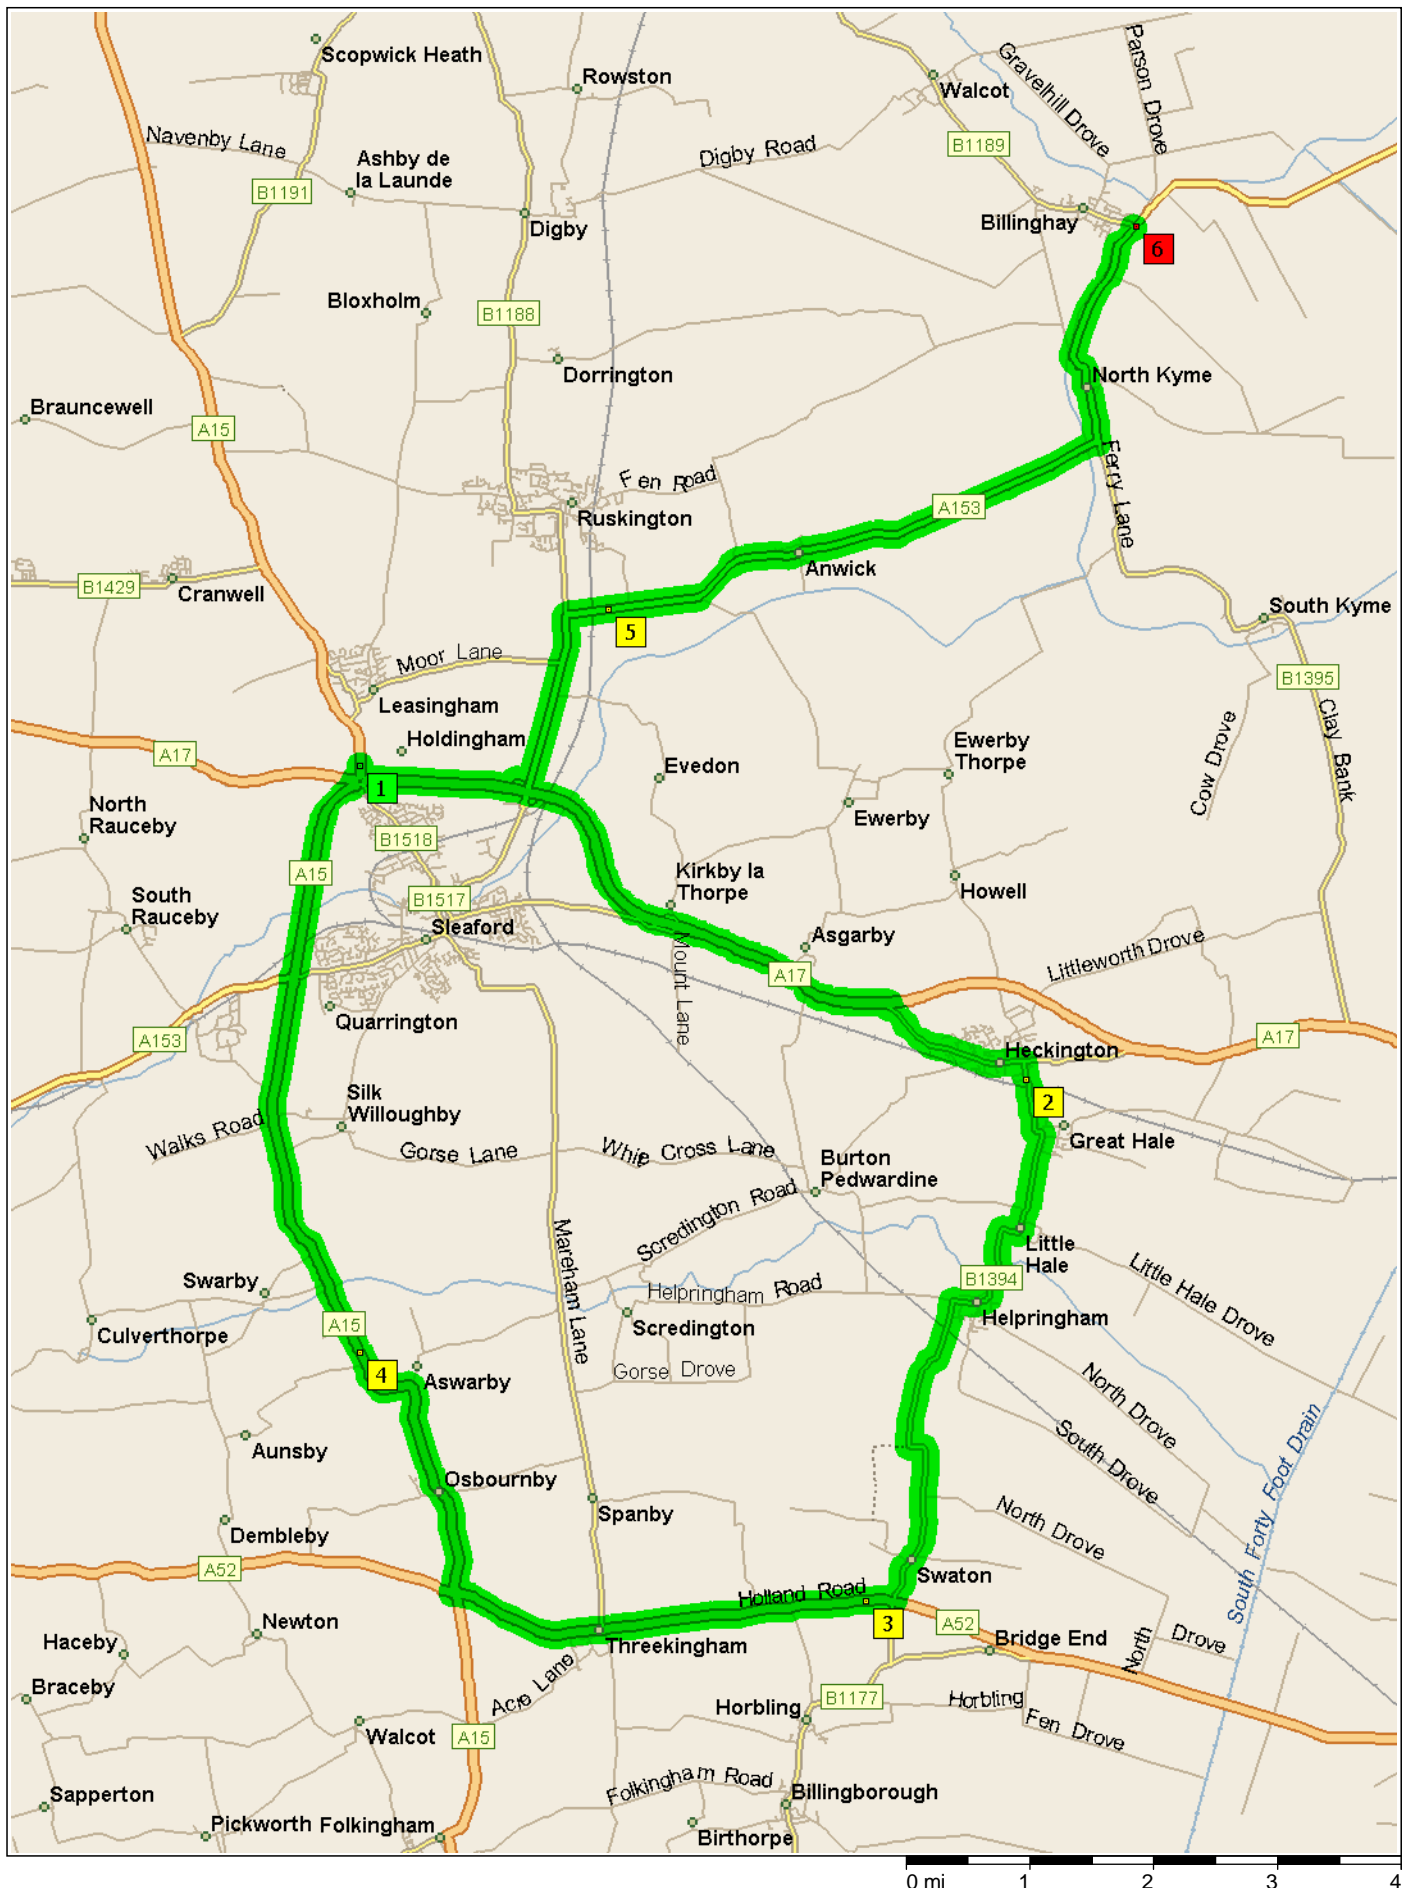

Lincoln Rd, Leasingham, Sleaford NG34 8 to Rix

32.0 miles; 38 minutes

09:00	0.0 mi	1 Depart Lincoln Rd, Leasingham, Sleaford NG34 8 on A15 [Lincoln Road] (South) for 142 yds
09:00	0.1 mi	At roundabout, take the FIRST exit onto A17 for 5.0 mi
09:04	5.1 mi	Turn RIGHT (South) onto B1394 for 0.7 mi
09:05	5.7 mi	Keep STRAIGHT onto B1394 [Sleaford Road] for 0.2 mi
09:06	5.9 mi	Keep STRAIGHT onto B1394 [High Street] for 0.4 mi
09:07	6.4 mi	Turn RIGHT (South) onto B1394 [Station Road] for 0.1 mi
09:07	6.5 mi	2 At Heckington [Station Road, Heckington, Sleaford, NG34 9, United Kingdom, Tel: +44 8457-484950], stay on B1394 [Station Road] (South) for 0.1 mi
09:08	6.6 mi	Keep STRAIGHT onto B1394 [Hale Road] for 0.2 mi
09:08	6.9 mi	Keep STRAIGHT onto B1394 [Heckington Road] for 0.1 mi
09:08	7.0 mi	Bear RIGHT (South) onto B1394 [Little Hale Road] for 0.7 mi
09:09	7.7 mi	Bear LEFT (South) onto B1394 [Main Road] for 0.8 mi
09:10	8.5 mi	Keep STRAIGHT onto B1394 [Hale Road] for 0.2 mi
09:11	8.7 mi	Bear RIGHT (West) onto B1394 [High Street] for 0.2 mi
09:11	8.9 mi	Turn LEFT (South) onto B1394 [High Gate] for 1.8 mi
09:13	10.7 mi	Keep STRAIGHT onto B1394 [High Street] for 0.9 mi
09:14	11.6 mi	Turn RIGHT (West) onto A52 [Holland Road] for 0.2 mi
09:15	11.8 mi	3 At Holland Rd, Horbling, Sleaford NG34 0, stay on A52 [Holland Road] (West) for 3.4 mi
09:19	15.2 mi	At roundabout, take the THIRD exit onto A15 for 2.4 mi
09:22	17.6 mi	4 At A15, Crofton, Sleaford NG34 8, stay on A15 (North-West) for 4.9 mi
09:27	22.5 mi	At roundabout, take the THIRD exit onto A17 for 1.3 mi
09:28	23.8 mi	Bear LEFT (East) onto Ramp for 0.2 mi
09:29	24.0 mi	Turn LEFT (North) onto A153 [East Road] for 1.7 mi
09:30	25.8 mi	5 At A153, Ruskington, Sleaford NG34 9, stay on A153 (East) for 6.2 mi
09:38	32.0 mi	6 Arrive Rix [Tattershall Road, Billinghay, Lincoln, LN4 4, United Kingdom]